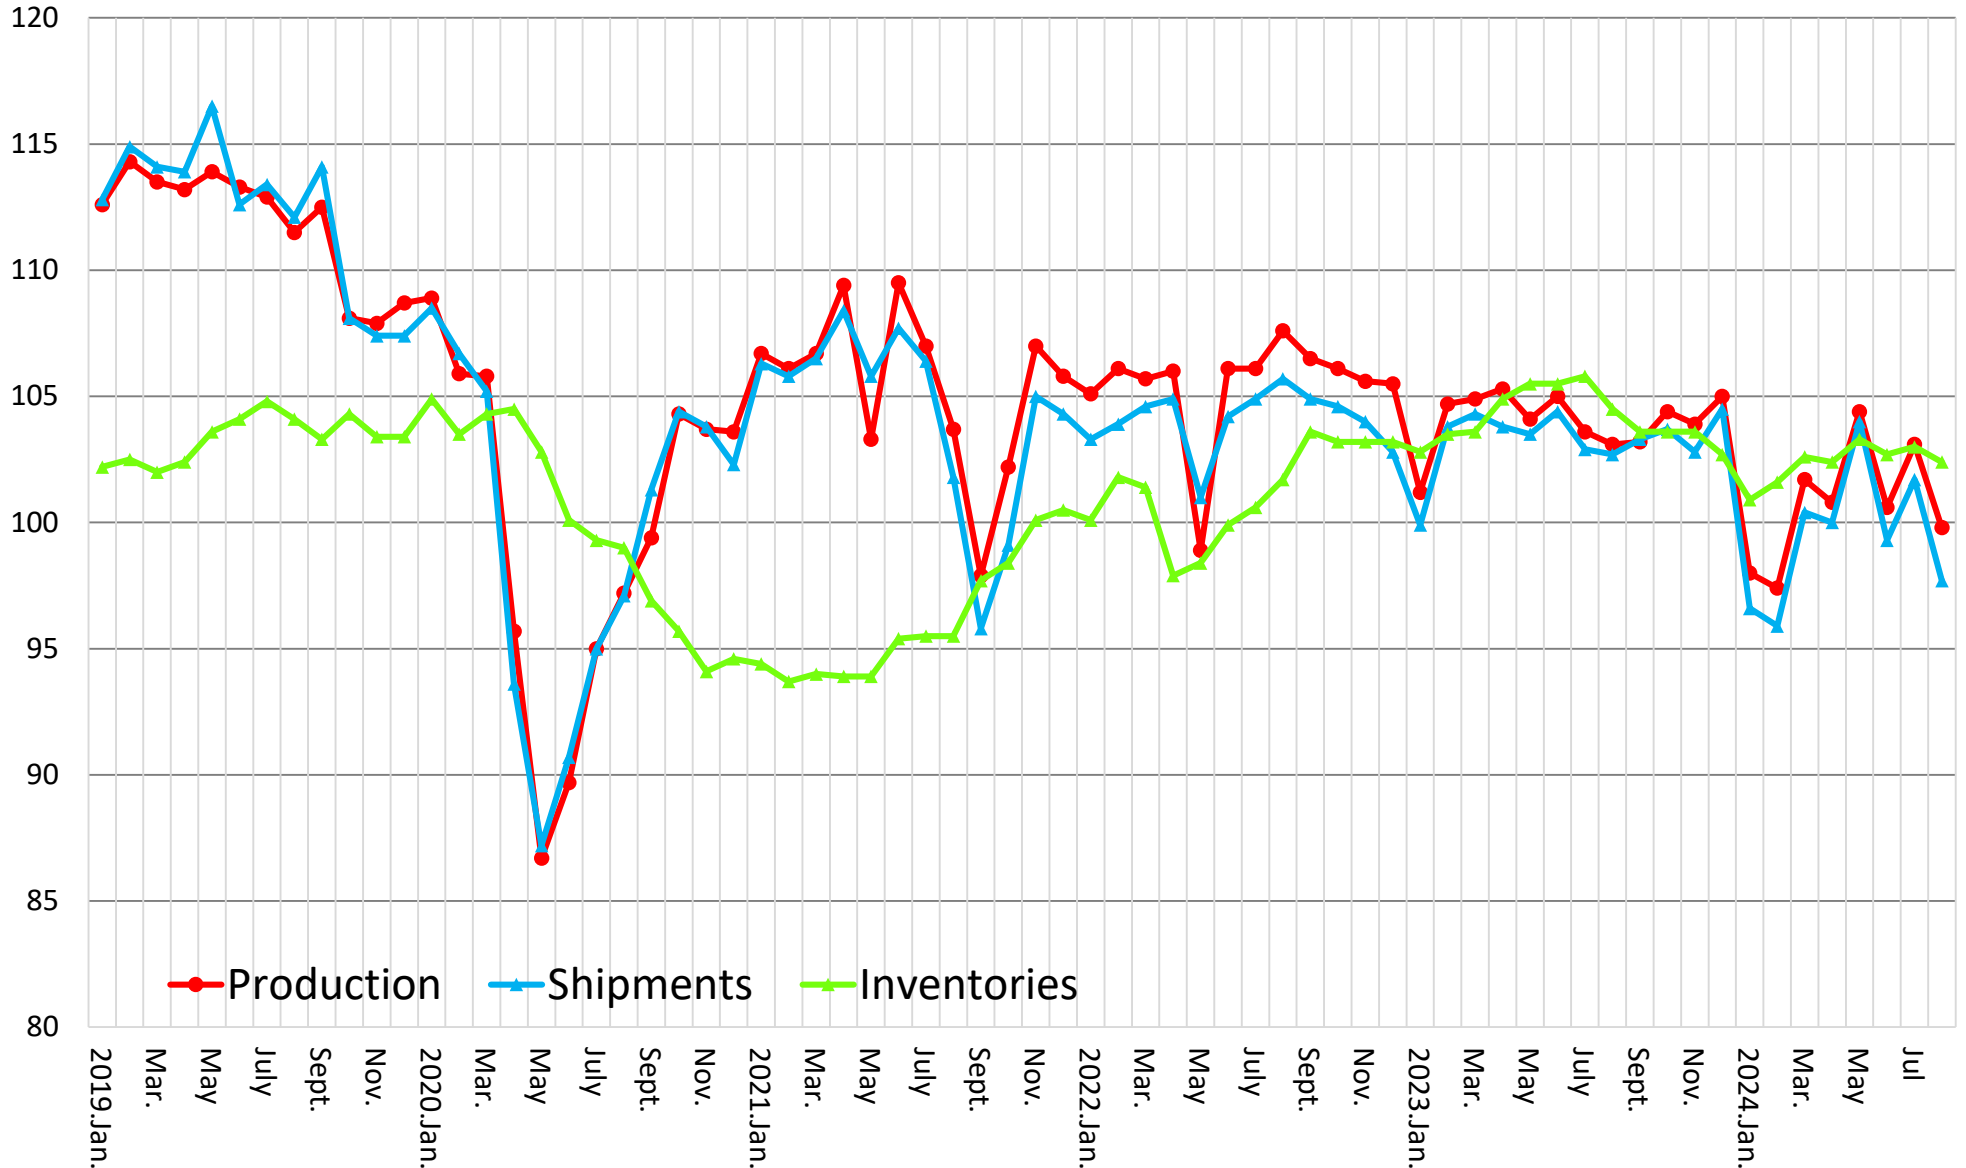

Production/Shipping/Inventory Index (Manufacturing)

(Source : Minister of Economy, Trade and Industry Indices of Industrial Production index,2020= 100)

Production/Shipping/Inventory Index (Chemicals excl. Medicine)

(Source : Minister of Economy, Trade and Industry Indices of Industrial Production index,2020= 100)

Production/Shipping/Inventory Index (Electronic parts and devices)

(Source : Minister of Economy, Trade and Industry Indices of Industrial Production index,2020= 100)

Production/Shipping/Inventory Index (Transport equipment)

(Source : Minister of Economy, Trade and Industry Indices of Industrial Production index,2020= 100)