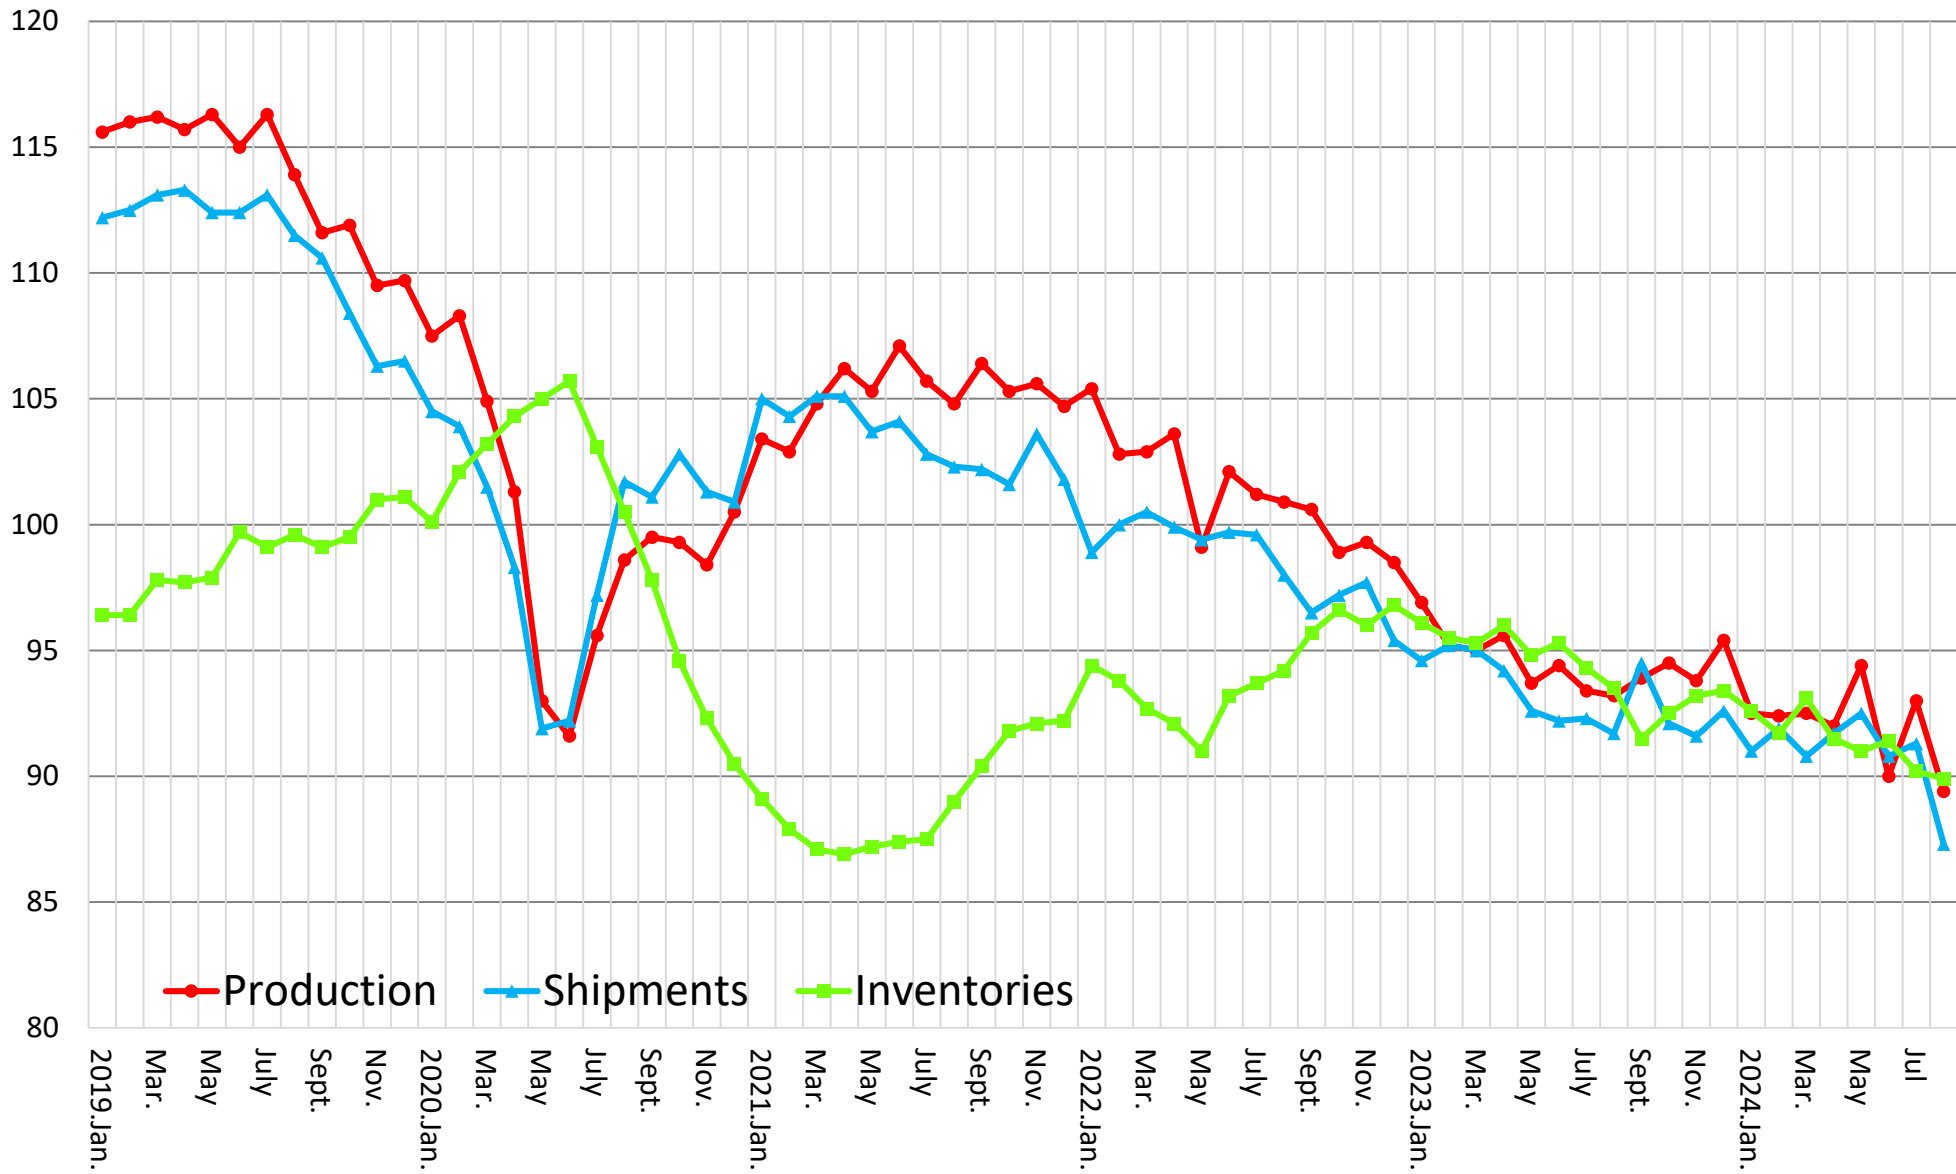

Production/Shipping/Inventory Index (Manufacturing)

(Source : Minister of Economy, Trade and Industry Indices of Industrial Production index,2020= 100)

Production/Shipping/Inventory Index (Chemicals excl. Medicine)

(Source : Minister of Economy, Trade and Industry Indices of Industrial Production index,2020= 100)

Production/Shipping/Inventory Index (Electronic parts and devices)

(Source : Minister of Economy, Trade and Industry Indices of Industrial Production index,2020= 100)

Production/Shipping/Inventory Index (Transport equipment)

(Source : Minister of Economy, Trade and Industry Indices of Industrial Production index,2020= 100)