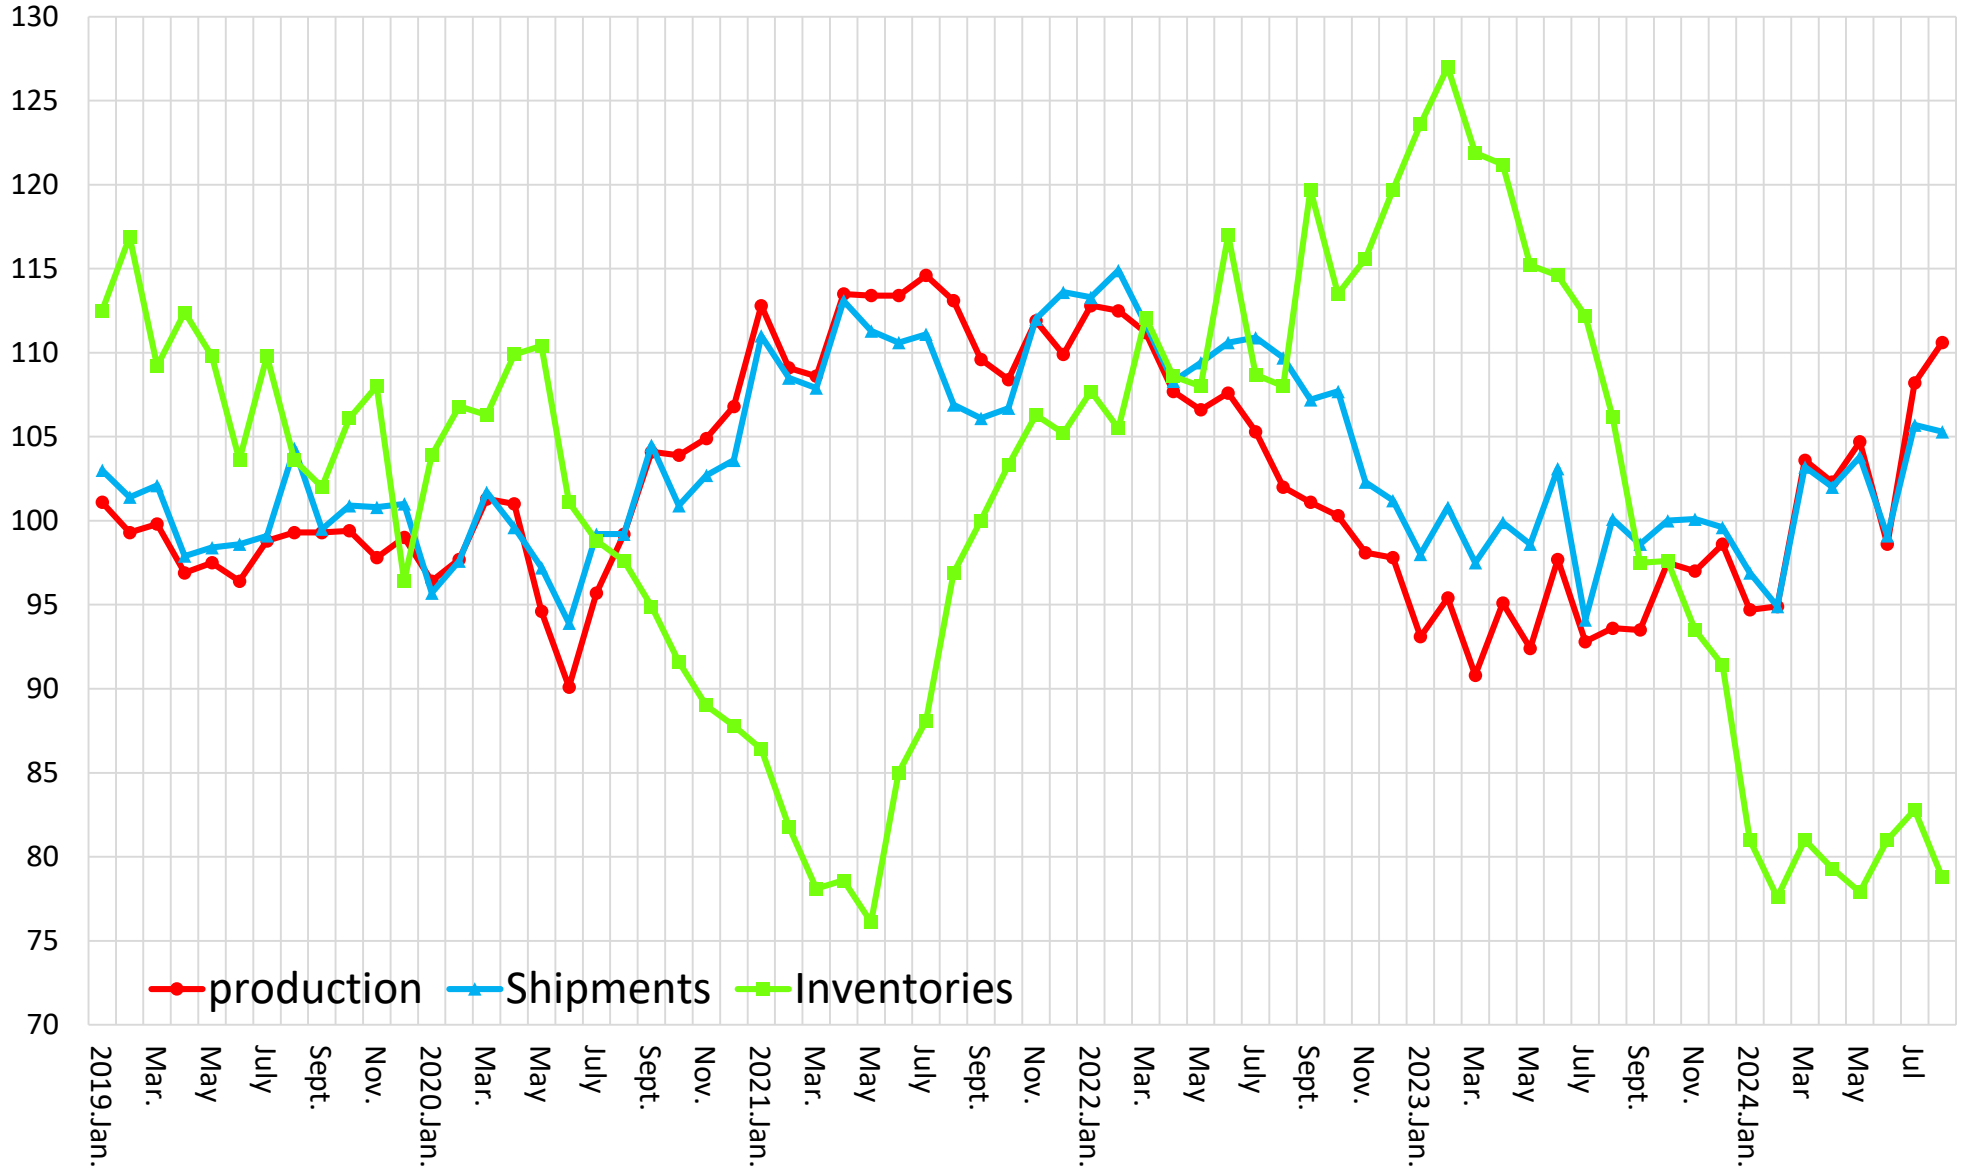

Production/Shipping/Inventory Index (Manufacturing)

(Source : Minister of Economy, Trade and Industry Indices of Industrial Production index,2020= 100)

Production/Shipping/Inventory Index (Chemicals excl. Medicine)

(Source : Minister of Economy, Trade and Industry Indices of Industrial Production index,2020= 100)

Production/Shipping/Inventory Index (Electronic parts and devices)

(Source : Minister of Economy, Trade and Industry Indices of Industrial Production index,2020= 100)