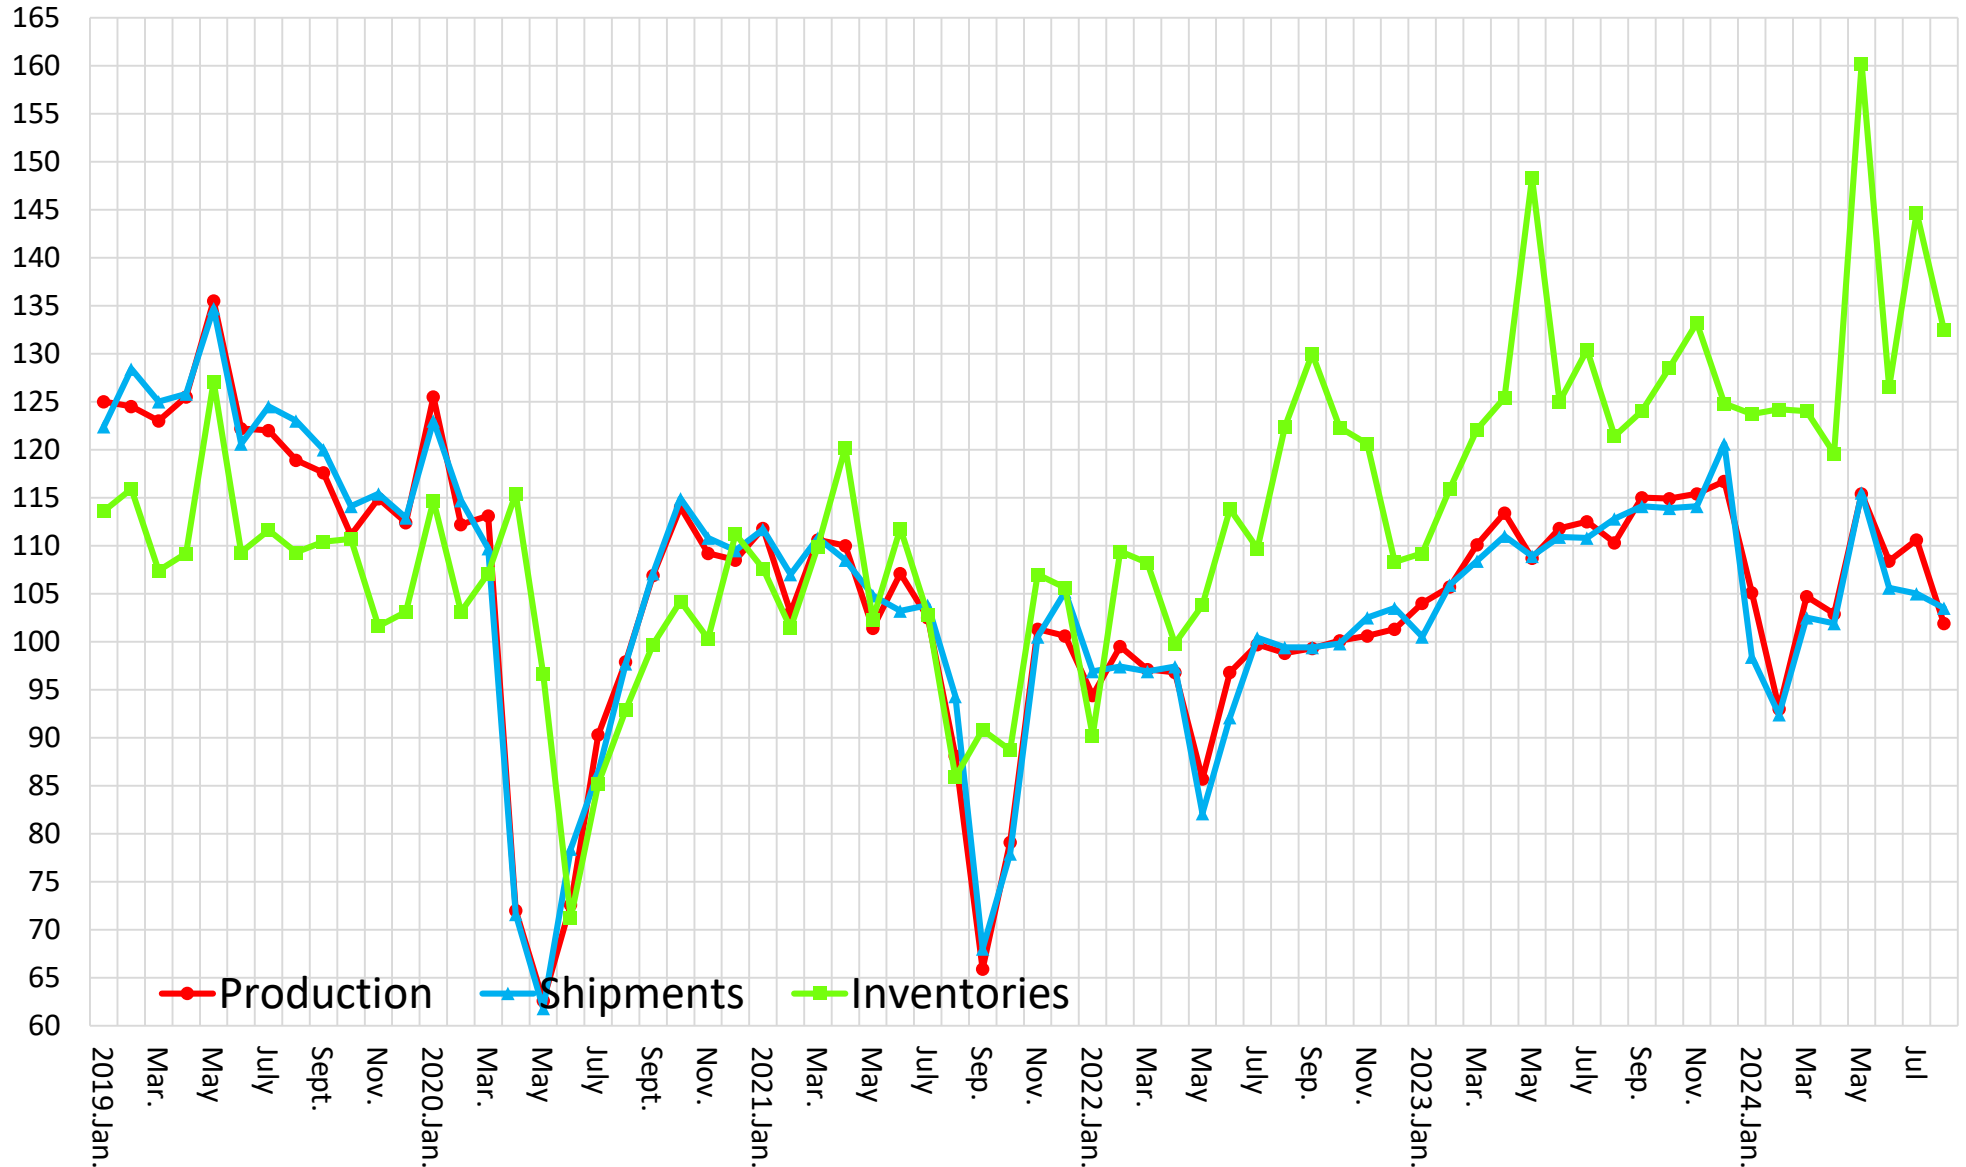

Production/Shipping/Inventory Index (Manufacturing)

(Source : Minister of Economy, Trade and Industry Indices of Industrial Production index,2020= 100)

Production/Shipping/Inventory Index (Chemicals excl. Medicine)

(Source : Minister of Economy, Trade and Industry Indices of Industrial Production index,2020= 100)

Production/Shipping/Inventory Index (Electronic parts and devices)

(Source : Minister of Economy, Trade and Industry Indices of Industrial Production index,2020= 100)

Production/Shipping/Inventory Index (Transport equipment)

(Source : Minister of Economy, Trade and Industry Indices of Industrial Production index,2020= 100)